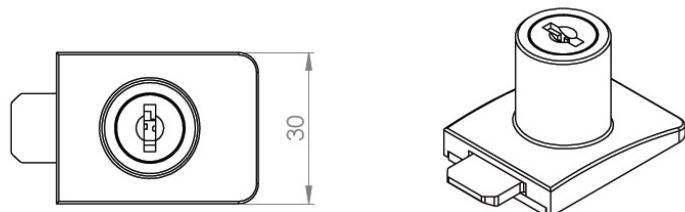

PRODUCT SHEET

Description:

Glass Door Lock "Square-U-See",F/Single Doors, Alu, W/SISO Oval Metal Key, 400 KD

Item number:

14.09.601-0

Units	Box	Carton	HS Code	Barcode
Pcs.	12	240	8301300000	 5704866463973

SISO A/S