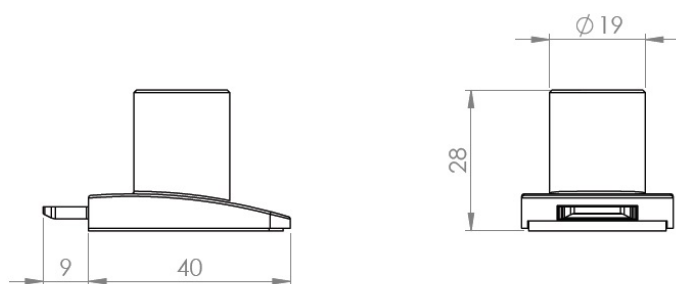

PRODUCT SHEET

Description:

Glass Door Lock "Square-U-See",F/Single Doors, Alu, W/SISO Oval Metal Key, 400 KD

Item number:

14.09.601-0

Units	Box	Carton	HS Code	Barcode
Pcs.	12	240	8301300000	 5704866463973

SISO A/S